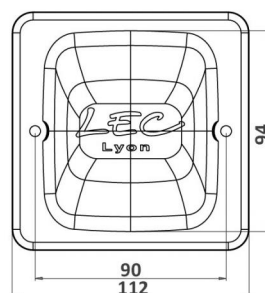

1810 SAVOIE

CARACTERISTICS

- Organic glass lens
- Stainless steel mirror back
- Aerodynamic shape to reduce particle deposits and permit easy cleaning with water.
- Materials unaffected by corrosive atmosphere in tunnels
- Beams angled 45°
- Fireproof safety cable CR1-C1 optional

Fixing by sides ears (1810C)

| | |
|----------------|--|
| Number of LEDs | 24 |
| Type of LEDs | Wide angle 5 mm LEDs (H) |
| Color(s) | Warm white 3000K (E), Neutral white 4000K (N), Cool white 6000K (W), Red (R), Amber (O), Green (V), Blue (L) |

- Wall lights

CARACTERISTICS

Weight : 250 g

Options of luminous effects

- Non adjustable
- Inclined beam
- Paralell beam
- Transparent flat window

Power supply - Control

- Cable length: 1 m

- Integrated : 24V-PWM
- Remote : 24V-0/10V, 24V-DMX, 24V-DALI