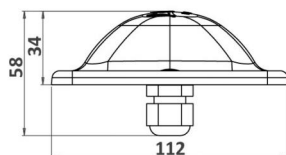

Fixing by sides ears (1810C)

| | |
|----------------|--|
| Number of LEDs | 24 |
| Type of LEDs | Wide angle 5 mm LEDs (H) |
| Color(s) | Warm white 3000K (E), Neutral white 4000K (N), Cool white 6000K (W), Red (R), Amber (O), Green (V), Blue (L) |

- Wall lights

CARACTERISTICS

Weight : 250 g

Options of luminous effects

- Non adjustable
- Inclined beam
- Paralell beam
- Transparent flat window

Power supply - Control

- Cable length: 1 m

- Integrated : 24V-PWM
- Remote : 24V-0/10V, 24V-DMX, 24V-DALI