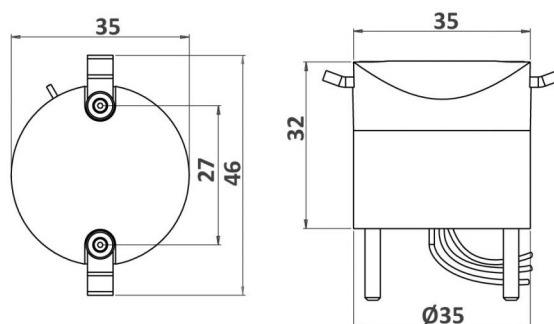

5643 BUTTON B

Flush-recessed for Ø 48 mm handrail.

APPLICATIONS:

- Handrails
- Cycle paths and pedestrian paths lighting

CARACTERISTICS

- Colourless anodised machined aluminium body
- Vandalproof organic glass window
- Flush-recessed
- 316L Stainless steel screws
- Installs in Ø48mm tube with a single Ø35mm

This value is gained from the optimum output of the LED number, inclusive of optic, for a cool white LED (6000K)

CONFIGURATEUR.EMPLACEMENT

Handrails

CARACTERISTICS

Weight : 70 g

Eco Design

Options of luminous effects

- Non adjustable
- Beam with various openings
- Transparent dome (optional)

Power supply - Control

Cable length: 0.2 m

Integrated : 24V-PWM
Remote : 24V-0/10V, 24V-DMX, 24V-DALI

Material

- AL** Anodised glazed aluminium
- PC 2** Vandalism-proof, scratch-proof, UV-proof, polycarbonate window, M2