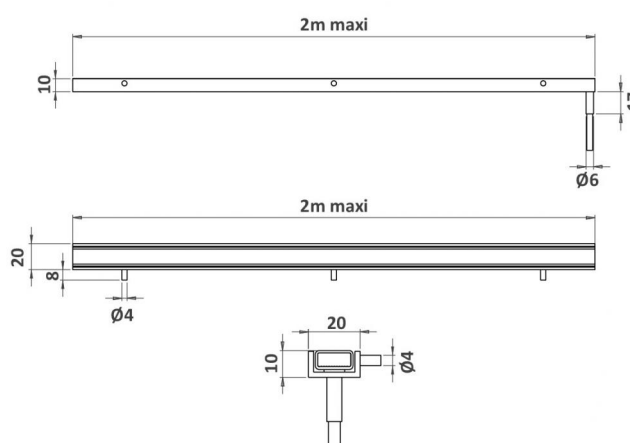

5655G LIGNON

Custom length lightbar (max 2m) for individual or continuous line installation for an uninterrupted effect. Minimum length = 100mm

APPLICATIONS:

- Highlight architectural features,
- Lighting from a cornice
- Under bench lighting
- Continuous line

CARACTERISTICS

Lateral bolts for screwing onto fixed or adjustable installation accessories.

- Vandalproof profiled organic glass
- Colourless anodised aluminium sheath
- Optional lateral mounting studs accessories (fixed or swivelling)
- RGB options available

This value is gained from the optimum output of the LED number, inclusive of optic, for a cool white LED (6000K)

CONFIGURATEUR.EMPLACEMENT

Wall lights

CARACTERISTICS

Weight : **300 g/m**

Eco Design

Options of luminous effects

RGB options

Non adjustable

Transparent flat window

Power supply - Control

 Cable length: **0.2 m**

 **Integrated** : 24V-PWM
 **Remote** : 24V-0/10V, 24V-DMX, 24V-DALI

Material

 Anodised glazed aluminium