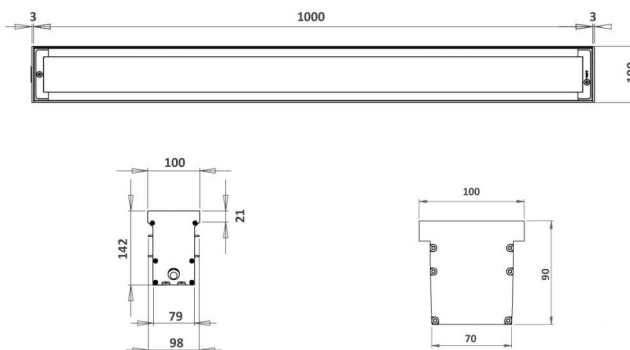

## 5781 PASSY

Linear spotlight for recessing in public spaces. Can be ordered in two lengths, installed individually or as a continuous line. Externally adjustable tiltable LED plate (0° to 25°) without opening the fitting or compromising its water resistant. Device swivels in its recess for the opposite direction. Clips in with no screws for vandal-proof installation.

### CARACTERISTICS

Length = 1 m

- Colourless anodised aluminium body
- Vandalproof organic glass window
- Flush-recessed
- Extruded aluminum profiled recess plate and accessories for continuous line or independent installation
- Cavity in the recess for running the cable and connectors
- Withstands occasional traffic from all kinds of vehicles
- RGBW options available
- anti-glare option available

### CARACTERISTICS

Weight : **6000 g**