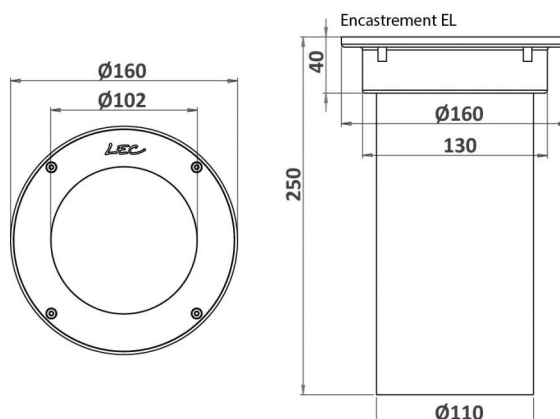

2855M METEOR

«Maxi» version in the round flush recessed raking light range.

APPLICATIONS:

- Decorative or safety marker-lighting
- Installed at regular intervals to mark a path, cycle path, stairs
- Public space enhancement

CARACTERISTICS

LEDs angled over mirror

- Colourless anodised aluminium body and flange
- Vandalproof organic glass window
- 316L Stainless steel screws
- Installs in dedicated recess plate
- RGB options available

APPLICATION

- Marker-lighting

CONFIGURATEUR.EMPLACEMENT

- Ground flush recessed fittings
- Ground recessed fittings

CARACTERISTICS

Weight : 590 g

Options of luminous effects

- RGB options
- Non adjustable
- Transparent flat window
- Colour control system (optional)

Power supply - Control

- Cable length:
- Integrated** : 24V-PWM
Remote : 24V-0/10V, 24V-DMX, 24V-DALI
- Integrated** : 230V-Non dimmable

Material

- AL** Anodised glazed aluminium
- PC 2** Vandalism-proof, scratch-proof, UV-proof, polycarbonate window, M2