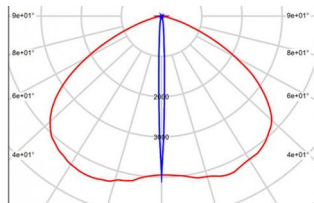

5637 OPERA

This datasheet gives you all the available optics for this product, consistent with the number of LEDs.

URL of this product: <http://www.lec-lyon.com/5637-opera-r2614>

5637