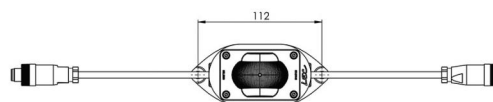

Number of LEDs	1
Type of LEDs	Power LEDs. Contact us for hot countries.
Color(s)	Warm white 2700K (F), Warm white 3000K (E), Neutral white 4000K (N), Cool white 6000K (W), Red (R), Amber (O), Green (V), Blue (L), Royal blue (K)

Select your specific requirements with our product configurator, by filtering technical criteria at the following link:

<http://www.lec-lyon.com/5637-opera-r2614>

APPLICATION

Outdoor lighting

Standard flux : 223 lm

This value is gained from the optimum output of the LED number, inclusive of optic, for a cool white LED (6000K)

CONFIGURATEUR.EMPLACEMENT

Wall lights

CARACTERISTICS

Weight : 480 g

Options of luminous effects

Non adjustable

Power supply - Control

Cable length: 0.3m

Integrated : 24V-PWM
Remote : 24V-0/10V, 24V-DMX, 24V-DALI

Integrated : 230V-Non dimmable

Material

Anodised glazed aluminium

Vandalism-proof organic glass

Mechanical strength - Waterproofness

Resists impacts up to IK10
20J

Tight for temporary immersion