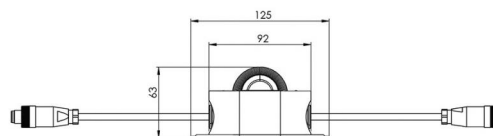

Number of LEDs	1
Type of LEDs	Power LEDs. Contact us for hot countries.
Color(s)	Warm white 2700K (F), Warm white 3000K (E), Neutral white 4000K (N), Cool white 6000K (W), Red (R), Amber (O), Green (V), Blue (L), Royal blue (K)

Select your specific requirements with our product configurator, by filtering technical criteria at the following link:

<http://www.lec-lyon.com/5637-opera-r2614>

APPLICATION

Outdoor lighting

Standard flux : 223 lm

This value is gained from the optimum output of the LED number, inclusive of optic, for a cool white LED (6000K)

CONFIGURATEUR.EMPLACEMENT

Wall lights

CARACTERISTICS

Weight : 480 g

Options of luminous effects

Non adjustable

Power supply - Control

Cable length: 0.3m

Integrated : 24V-PWM
Remote : 24V-0/10V, 24V-DMX, 24V-DALI

Integrated : 230V-Non dimmable

Material

Anodised glazed aluminium

Vandalism-proof organic glass

Mechanical strength - Waterproofness

Resists impacts up to IK10
20J

Tight for temporary immersion