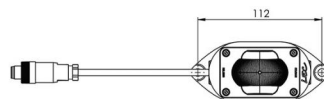

Number of LEDs	1
Type of LEDs	Power LEDs. Contact us for hot countries.
Color(s)	Warm white 2700K (F), Warm white 3000K (E), Neutral white 4000K (N), Cool white 6000K (W), Red (R), Amber (O), Green (V), Blue (L), Royal blue (K)

Select your specific requirements with our product configurator, by filtering technical criteria at the following link:

<http://www.lec-lyon.com/5637-opera-r2614>

APPLICATION

Outdoor lighting

Standard flux : 223 lm

This value is gained from the optimum output of the LED number, inclusive of optic, for a cool white LED (6000K)

CONFIGURATEUR.EMPLACEMENT

Wall lights

CARACTERISTICS

Weight : 480 g

Options of luminous effects

Non adjustable

Power supply - Control

Cable length: 0.3m

Integrated : 24V-PWM
Remote : 24V-0/10V, 24V-DMX, 24V-DALI

Integrated : 230V-Non dimmable

Material

Anodised glazed aluminium

Vandalism-proof organic glass

Mechanical strength - Waterproofness

Resists impacts up to IK10
20J

Tight for temporary immersion