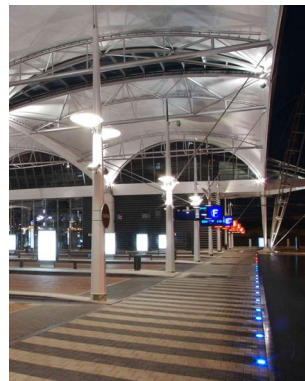

4020 - Luminy 2

Application fields
LEC transporting you and me

Localisation
Czech Republic

Products
• [2855 - Meteor](#)
• [4020 - Luminy 2](#)

Commissioning
2007

PDF generated on 20.02.2020