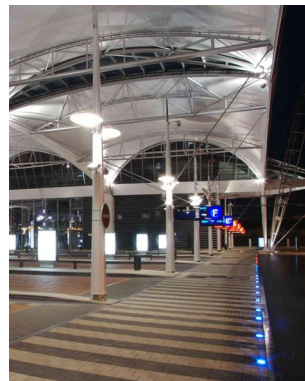

4020 - Luminy 2

Application fields
LEC transporting you and me

Localisation
Czech Republic

Products
• [2855 - Meteor](#)
• [4020 - Luminy 2](#)

Commissioning
2007

PDF generated on 01.07.2025