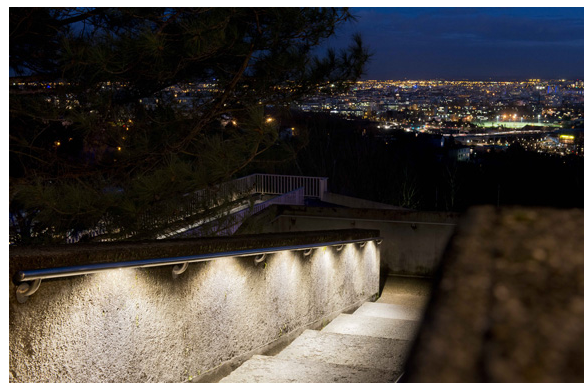

Pedestrian walkways, Caluire Montessuy

Eclairagistes Associés has illuminated the maze of pedestrian walkways in the Montessuy quarter of Caluire with luminous ironwork handrails 5682-School incorporating warm-white spotlights 5640-School light.

Specifier: Les Eclairagistes Associés
Photos credits: Xavier Chabert

Application fields
LEC in the heart of town

Localisation
Rhône-Alpes region

Products
● [5640 - School-light](#)

Commissioning
2012

PDF generated on 04.07.2025

Pedestrian walkways, Caluire Montessuy

[Integrated disability lighting](#)

[5640 - School-light](#)

Mains courantes à LED avec les éléments de serrurerie 5682-School et les projecteurs 5640-School light en blanc chaud.