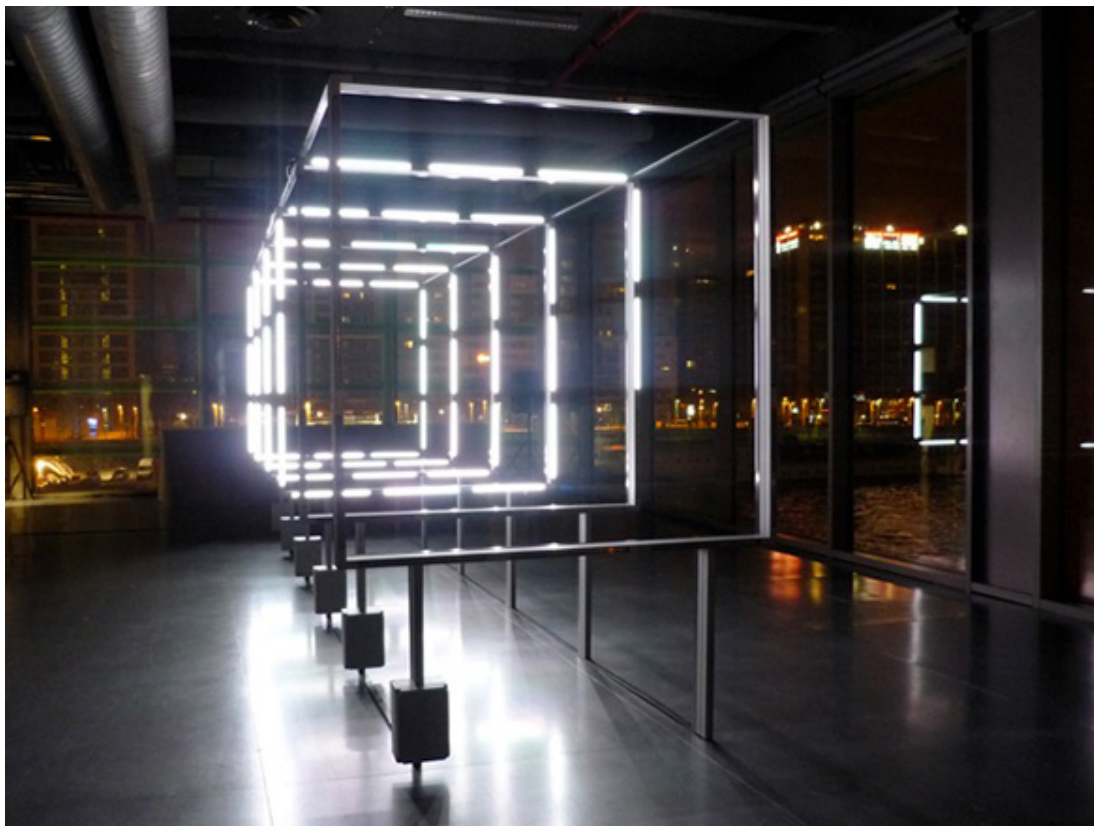

The 72

"72" is an original light entertainment, result of a partnership between LEC and TRAFIK.

This light and interactive installation consists of 72 LED linear light bars arranged in 6 auto-carried square frames. Every module includes 12 bespoke 5620-Brunei LED light bars of 40-cm long each. Installed one behind another, the 6 lighting structures create a volume of 6 meters-long, 2,30 meters-high and 1,60 meters-wide.

When the installation is illuminated, the light in movement creates graphic and plastic perspectives that modify the perception of the basic volume. The spectator can play with the light by means of a touchpad to create deep and spaceful figures.

The installation is independent and can change randomly combining different scenarios from the 72 light bars.

Photo Credit: LEC

Application fields
Bespoke products

Localisation
Paris and suburbs region

Products
• [5620 - Brunei](#)