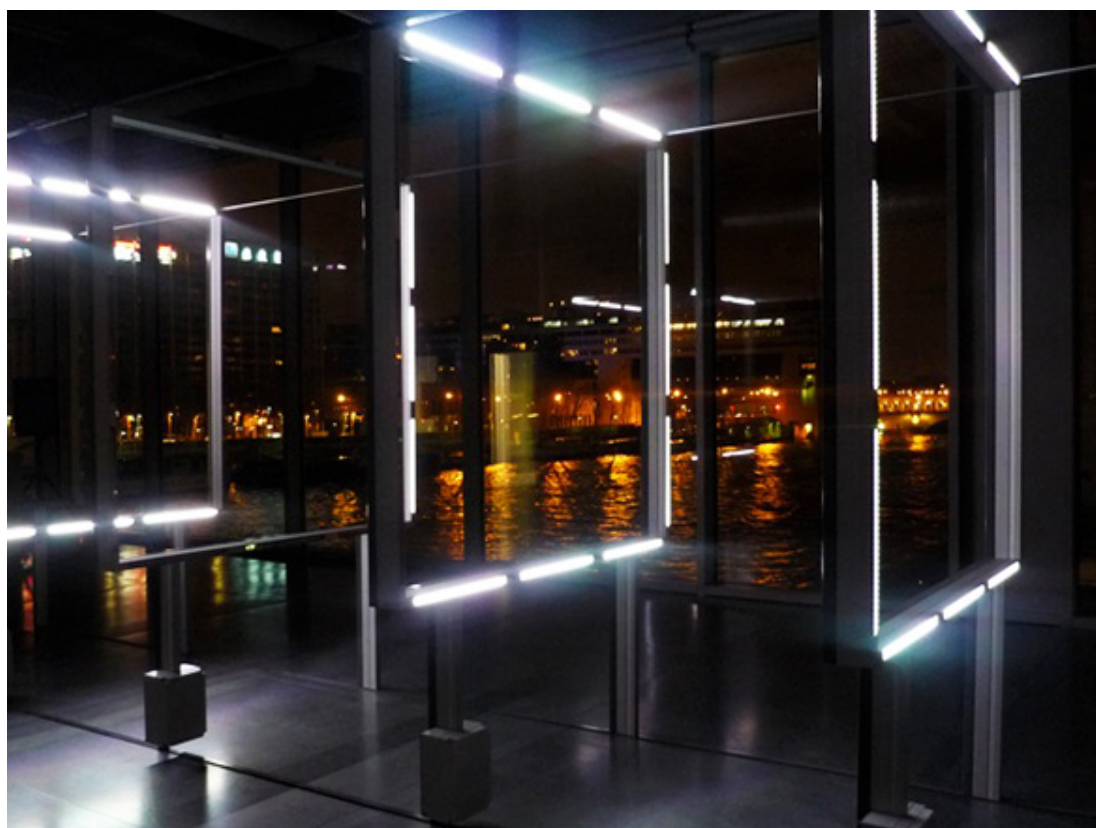

The 72

Application fields
Bespoke products

Localisation
Paris and suburbs region

Products
• [5620 - Brunei](#)

Commissioning
2011

PDF generated on Dec 15, 2017

www.lec-lyon.com