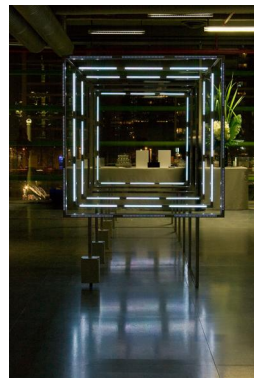

The 72

5620 - Brunei

Application fields
Bespoke products

Localisation
Paris and suburbs region

Products
• [5620 - Brunei](#)

Commissioning
2011

PDF generated on Dec 15, 2017

www.lec-lyon.com