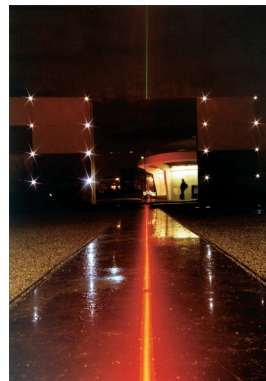

The Greenwich Meridian Line

5620 - Brunei

Application fields
LEC in the heart of town

Localisation
United Kingdom

Products
• [5620 - Brunei](#)

Commissioning
1999

PDF generated on 05.07.2025